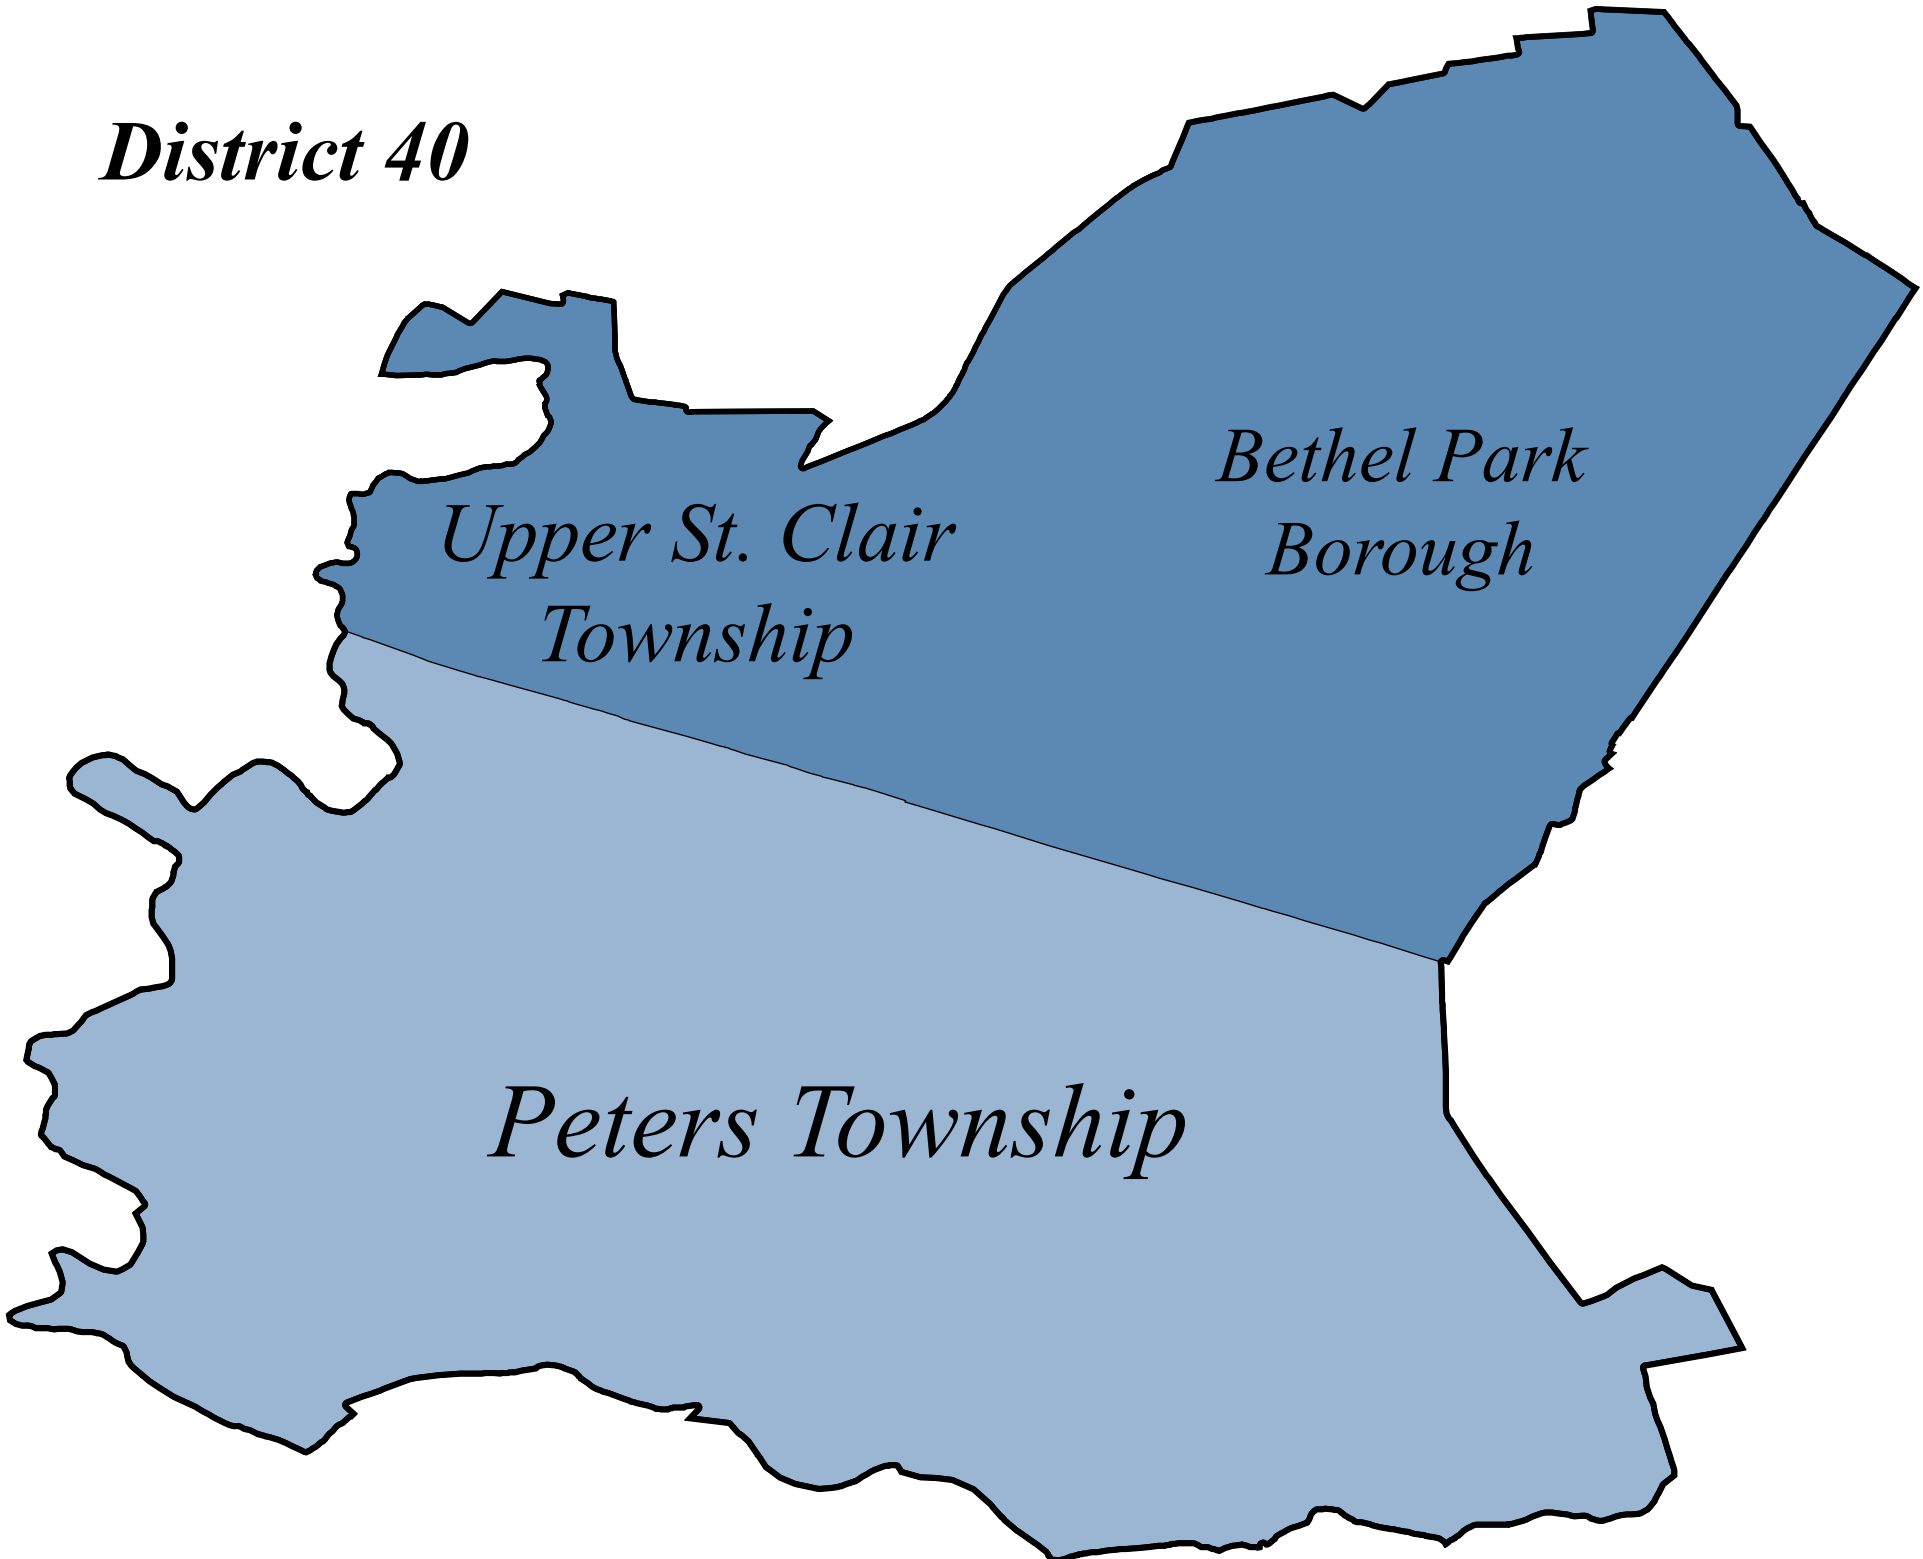

District 40

*Upper St. Clair
Township*

*Bethel Park
Borough*

Peters Township